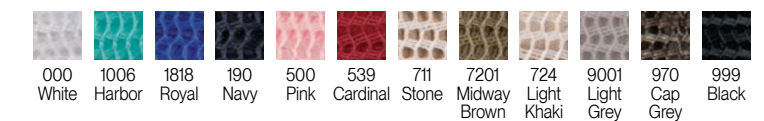

MERROWED EDGE PATCH

SUBLIMATED PANELS

999 / NZCP1 / APC03518490 / EFP
PPACP / AEC03810604 / FP

**CH112M
SUBLIMATED FIVE PANEL
TRUCKER
OSFM ADJUSTABLE FIT**

- 100% Polyester Sublimated Twill Front Panel
- Structured, Five Panel Trucker Silhouette
- Plastic snap closure

WASHED TWILL BILL COLOR OPTIONS:

WASHED TWILL FRONT COLOR OPTIONS:

MESH BACK & SNAP CLOSURE COLOR OPTIONS:

NZCP1 / APC03810603 / EFP
3DCP / AEC03810602 / FP

NZCP1 / APC03498400 / EFP
CAP / AEC03810601 / FP