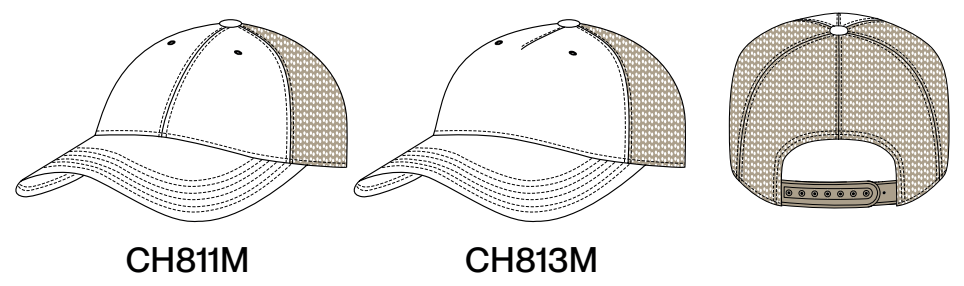

CROWN

TOP BUTTON

UNDER BILL

BILL

4 SELECT TOP STITCH, EYELET COLOR & C LOGO

TOP STITCH

EYELETS

C LOGO

FINISHED CUSTOMIZATION

TOP BUTTON, EYELETS & C LOGO

UNDER BILL, EYELETS & TOP STITCHING

BILL & EYELETS

WASHED TWILL

1 SELECT STYLE

CH811M

CH813M