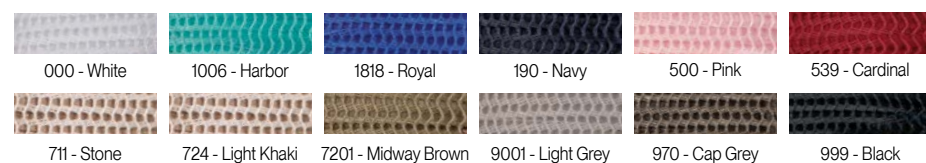

2 SELECT COLOR OPTIONS

MESH & SNAP