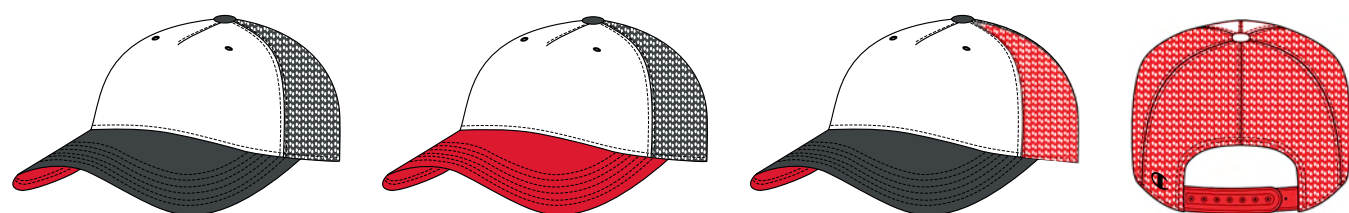

1 SELECT STYLE

CH112M

2 SELECT COLOR OPTIONS

MESH & SNAP

3 SELECT BILL, BACK MESH & BACK SNAP

UNDER BILL

BILL

MESH &
UNDER BILL