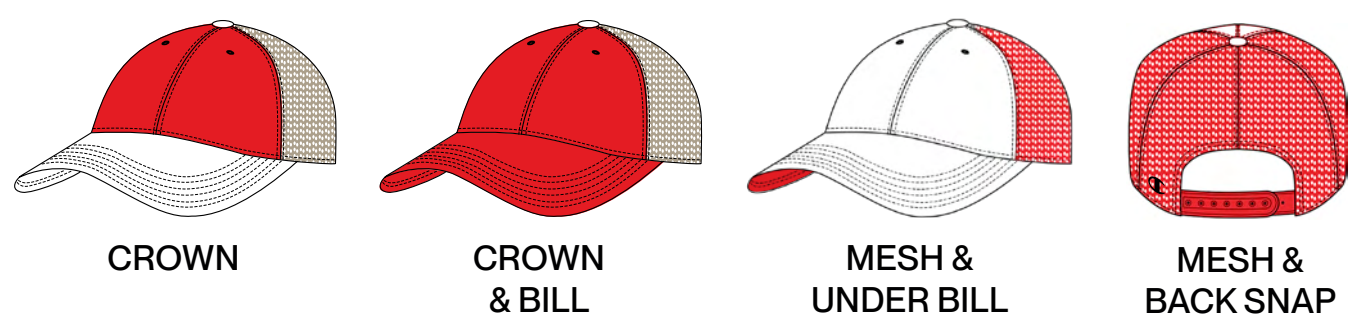

2 SELECT COLOR OPTIONS

TWILL

MESH & SNAP

3 SELECT CROWN, BILL, MESH & BACK SNAP *TOP BUTTON ALWAYS MATCHES MESH

CROWN

CROWN & BILL

MESH & UNDER BILL

MESH & BACK SNAP