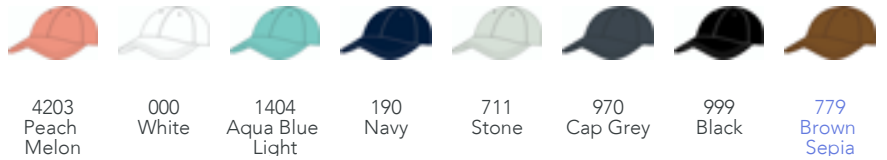

Cool Gear Fitted

GH304M

FIT: SHALLOW

FEATURES: 95% poly/5% Spandex microfiber, Authentic Running Silhouette, Relaxed, Unstructured, Embroidered G logo in coordinating colors

Sizes: S/M and L/XL

999 | AE003777445 CAP FP