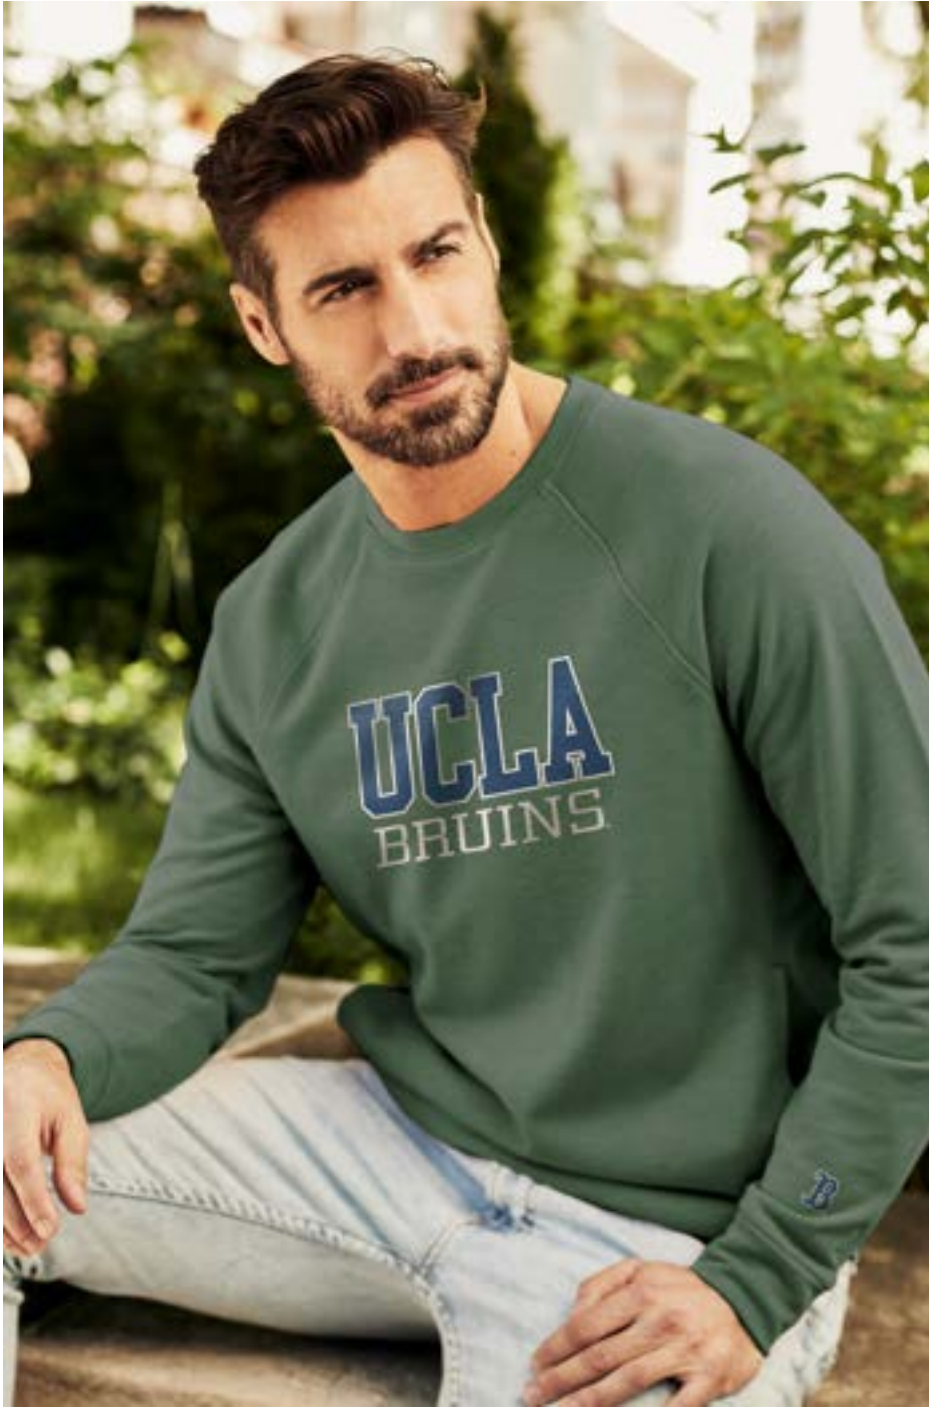

LC-LL PRINT
AP003837028 X2 LL WH, GO

**WEEKENDER
COLLECTION**

UCLA BRUINS
LOS ANGELES-CALIFORNIA
1919

UCLA

NEW

Weekender Crew

G3153

Our Weekender slub gives you a laidback look that matches your laidback lifestyle. The 80% Cotton/20% Polyester transitional weight French terry with a raglan sleeve is complemented by a self-collar, cuff, waistband. Side seam pockets give you functionality and fashion in one. Classic Fit. Sizes S-2XL.