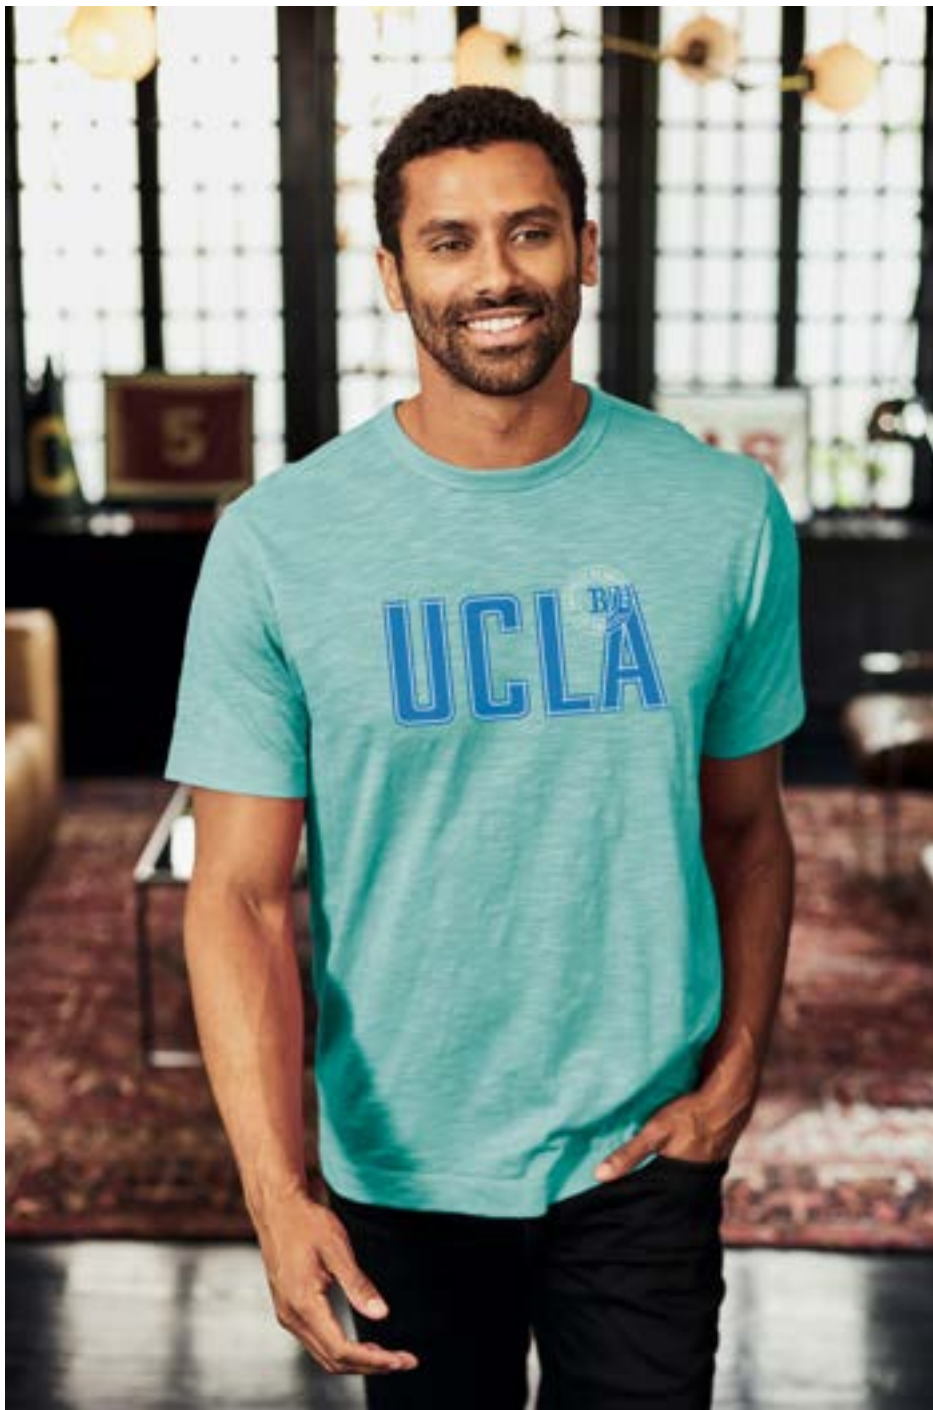

NEW

Weekender Tee

G3154

Finding that perfectly lived in tee can be a journey on its own, so look no further. This 60% Cotton/40% Polyester slub tee has 1x1 rib with a bound crew neck. Slightly rolled forward shoulder and a ladder stitch at the hem create that throwback look. Classic Fit. Sizes S-2XL.