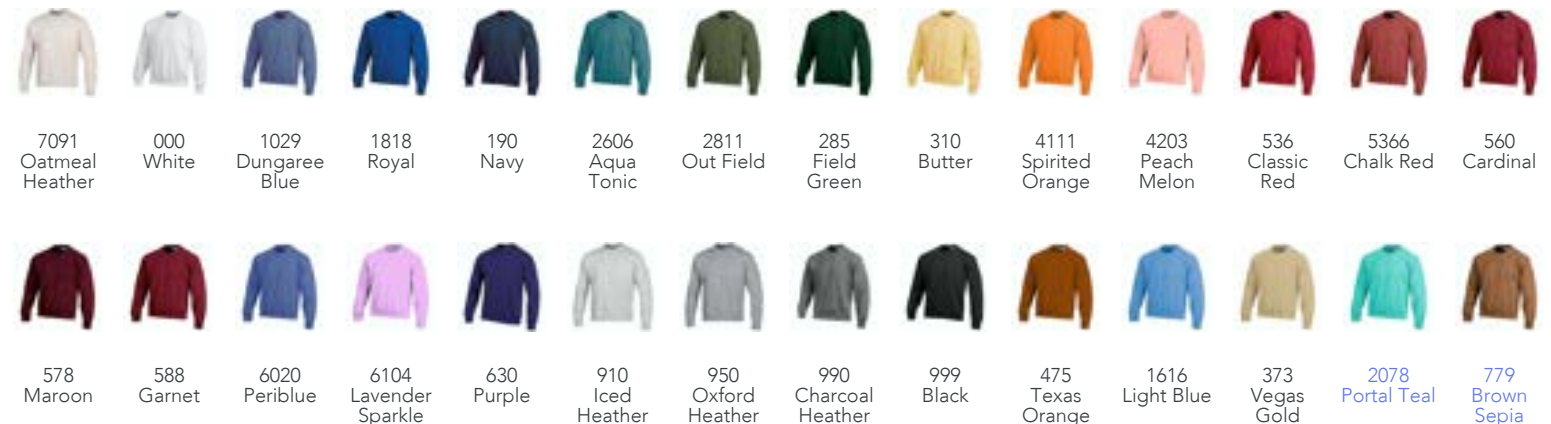

**BIG COTTON
COLLECTION**

Big Cotton Crew

G1092

Made with our renowned 80% Cotton/20% Polyester 9 oz fleece. Our Big Cotton Crew is brushed inside and out for the coziest fit and feel and is sure to become your favorite wardrobe essential! With our Big Cotton Crew, you'll get 1x1 Cotton/Spandex rib at collar, V-notch, cuff, and waistband. Colors 910, 950 & 7091 are 75% Cotton/25% Poly.

Sizes XS-3XL in select colors. 3XL available in: 190, 950, 990, 999. S-2XL only: 1029, 1818, 536, 560, 588, 630.

AP003816305 / P3 / FC • AP003816306 / DSP2 / DSP
AP003816019 / P3 / FC

Big Cotton Hood

G1093